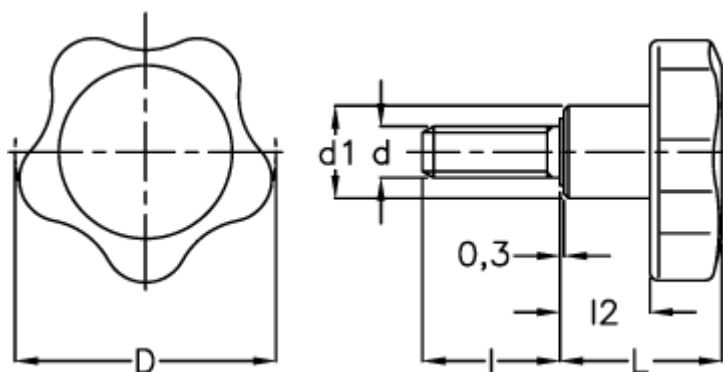

Data Sheet

Article number: 2302166362
Description: E+G Lobe knobs
VC.692/40 p-M8x20

Measures

D = 40
d1 = 15
d 6g = M8
l = 20
L = 26
l2 = 14